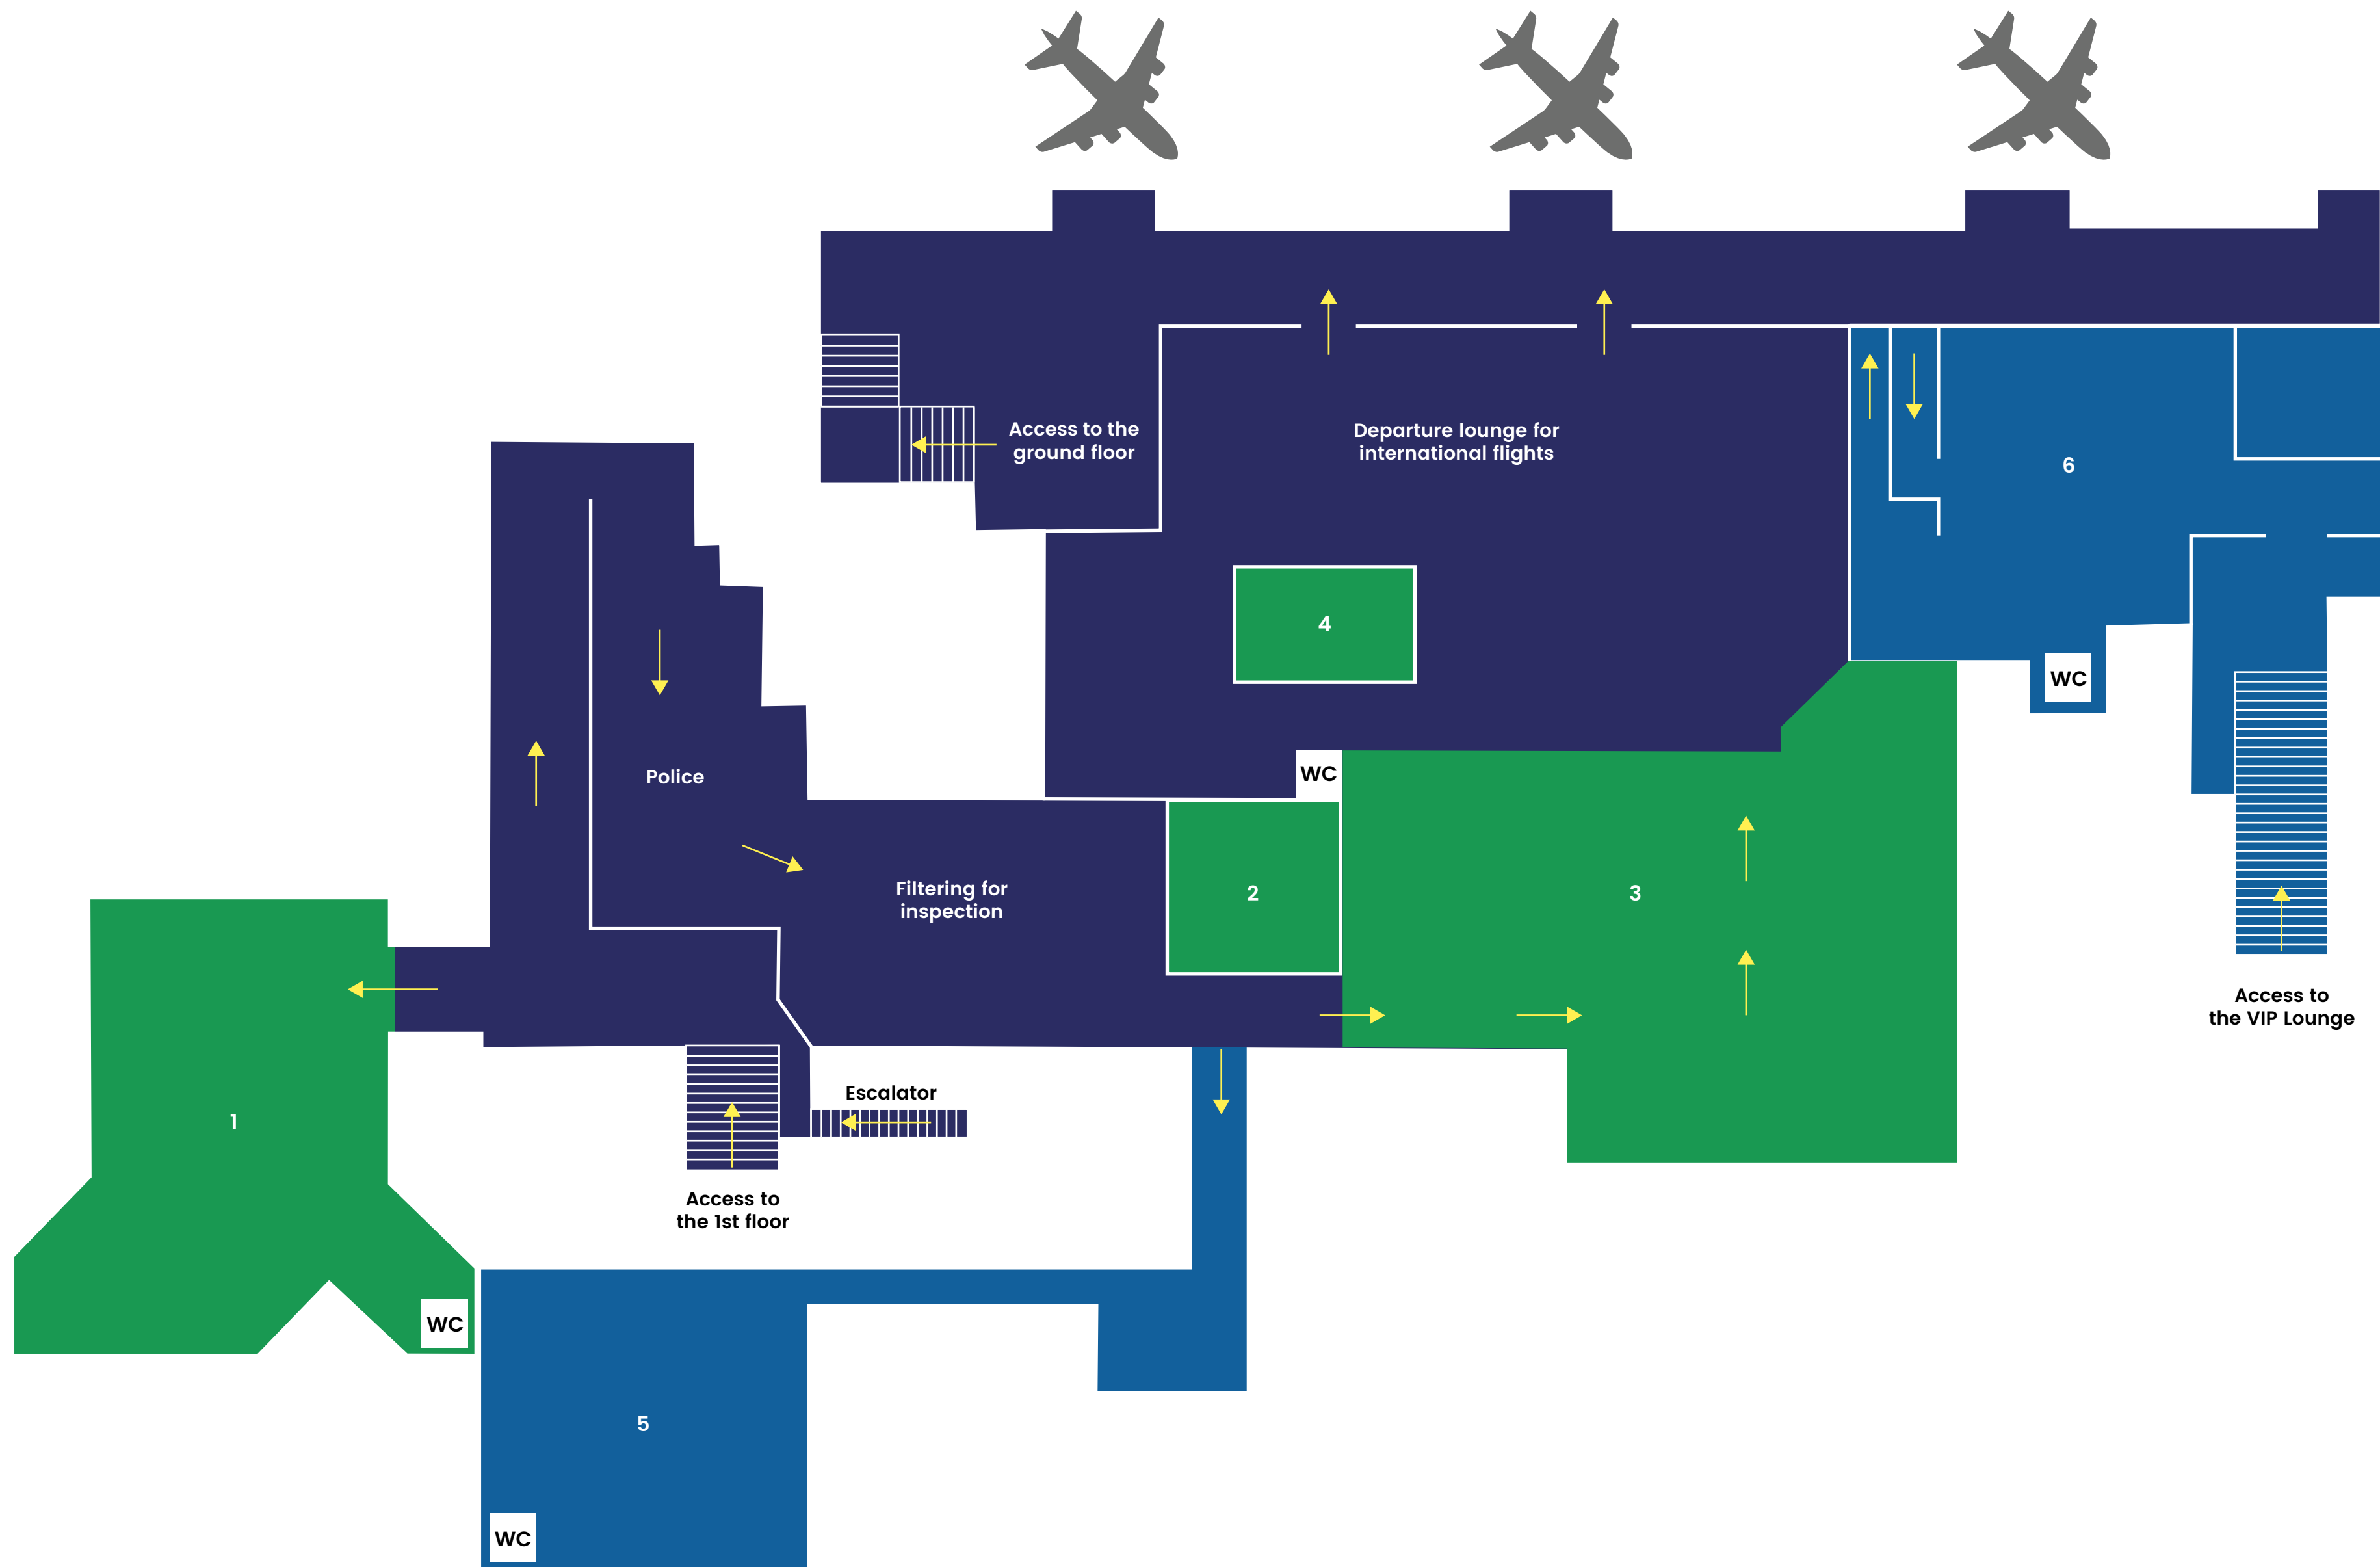

# Ground floor layout plan

## Airline Companies

- 11 NRT
- 12 Gabon Connect (ABS)
- 13 Ceiba – La Mondia – RwandAir
- 14 TAC (Trans Air Congo)
- 15 Turkish Airlines
- 16 Royal Air Maroc
- 17 Afrijet
- 18 Air France
- 19 Camair Co
- 20 RwandAir

# Layout plan for the 1st floor

## **Lounges ADL**

- 5 International Business Lounge (Samba Lounge)
- 6 VIP Lounge (Ekena Lounge)