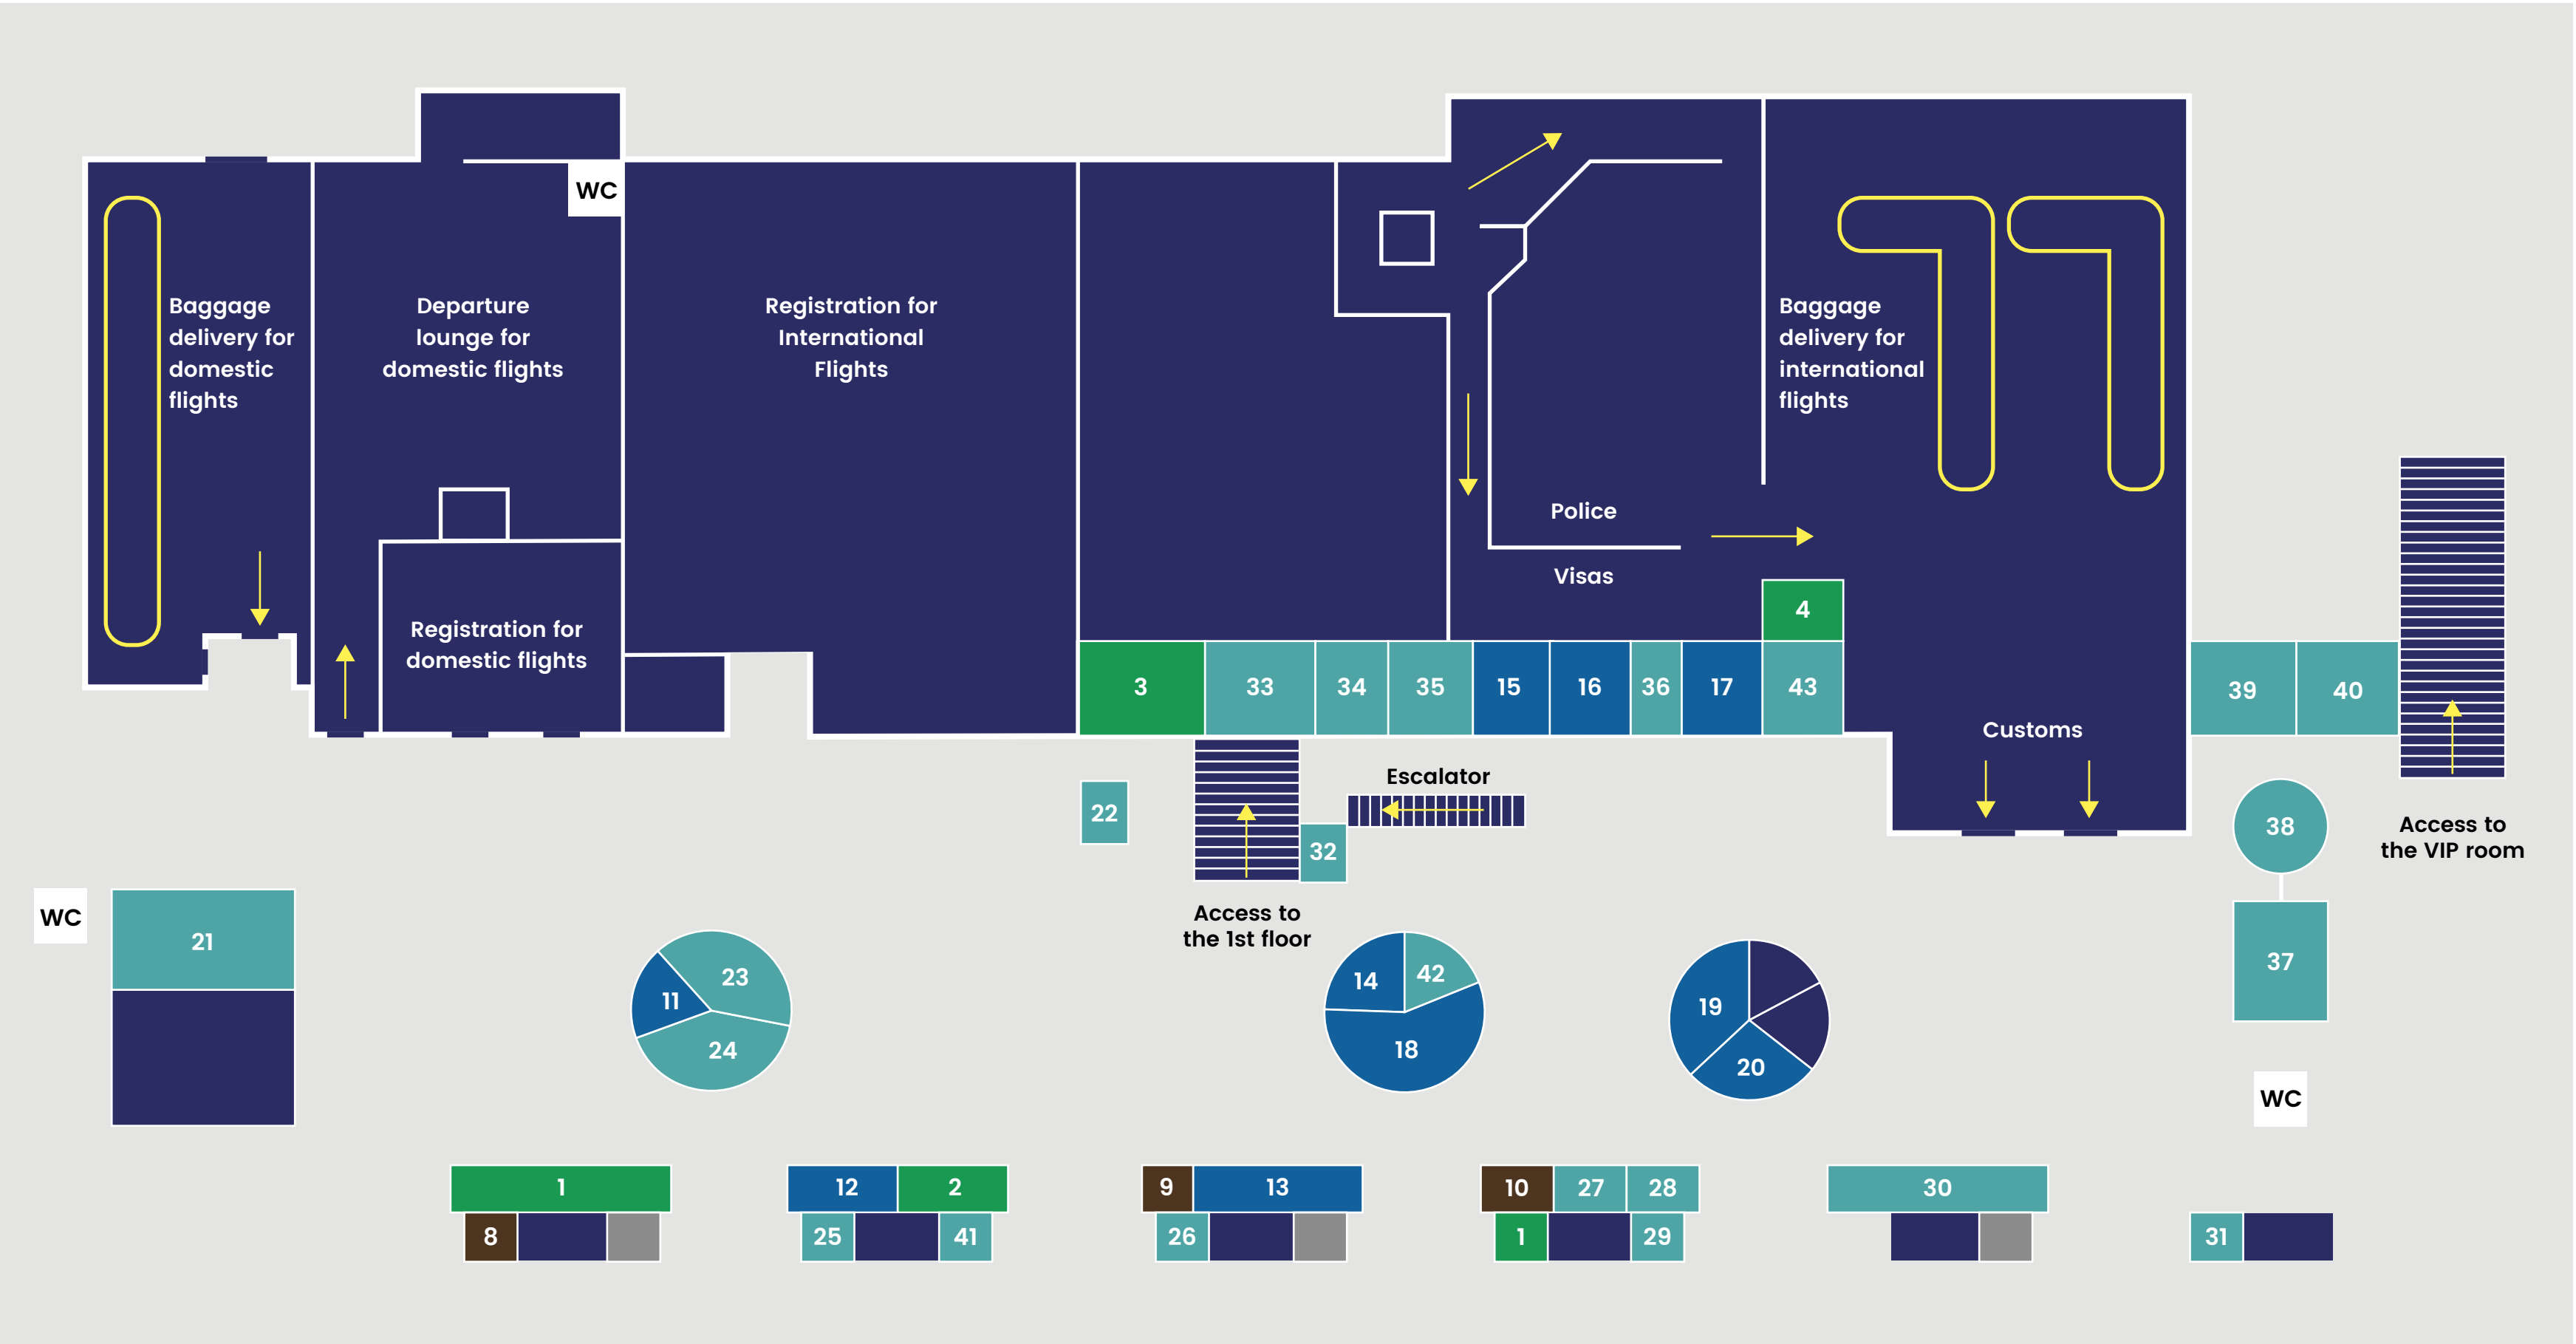

# Ground floor layout plan

# Layout plan for the 1st floor

## **Lounges ADL**

- 5 International Business Lounge (Samba Lounge)
- 6 VIP Lounge (Ekena Lounge)