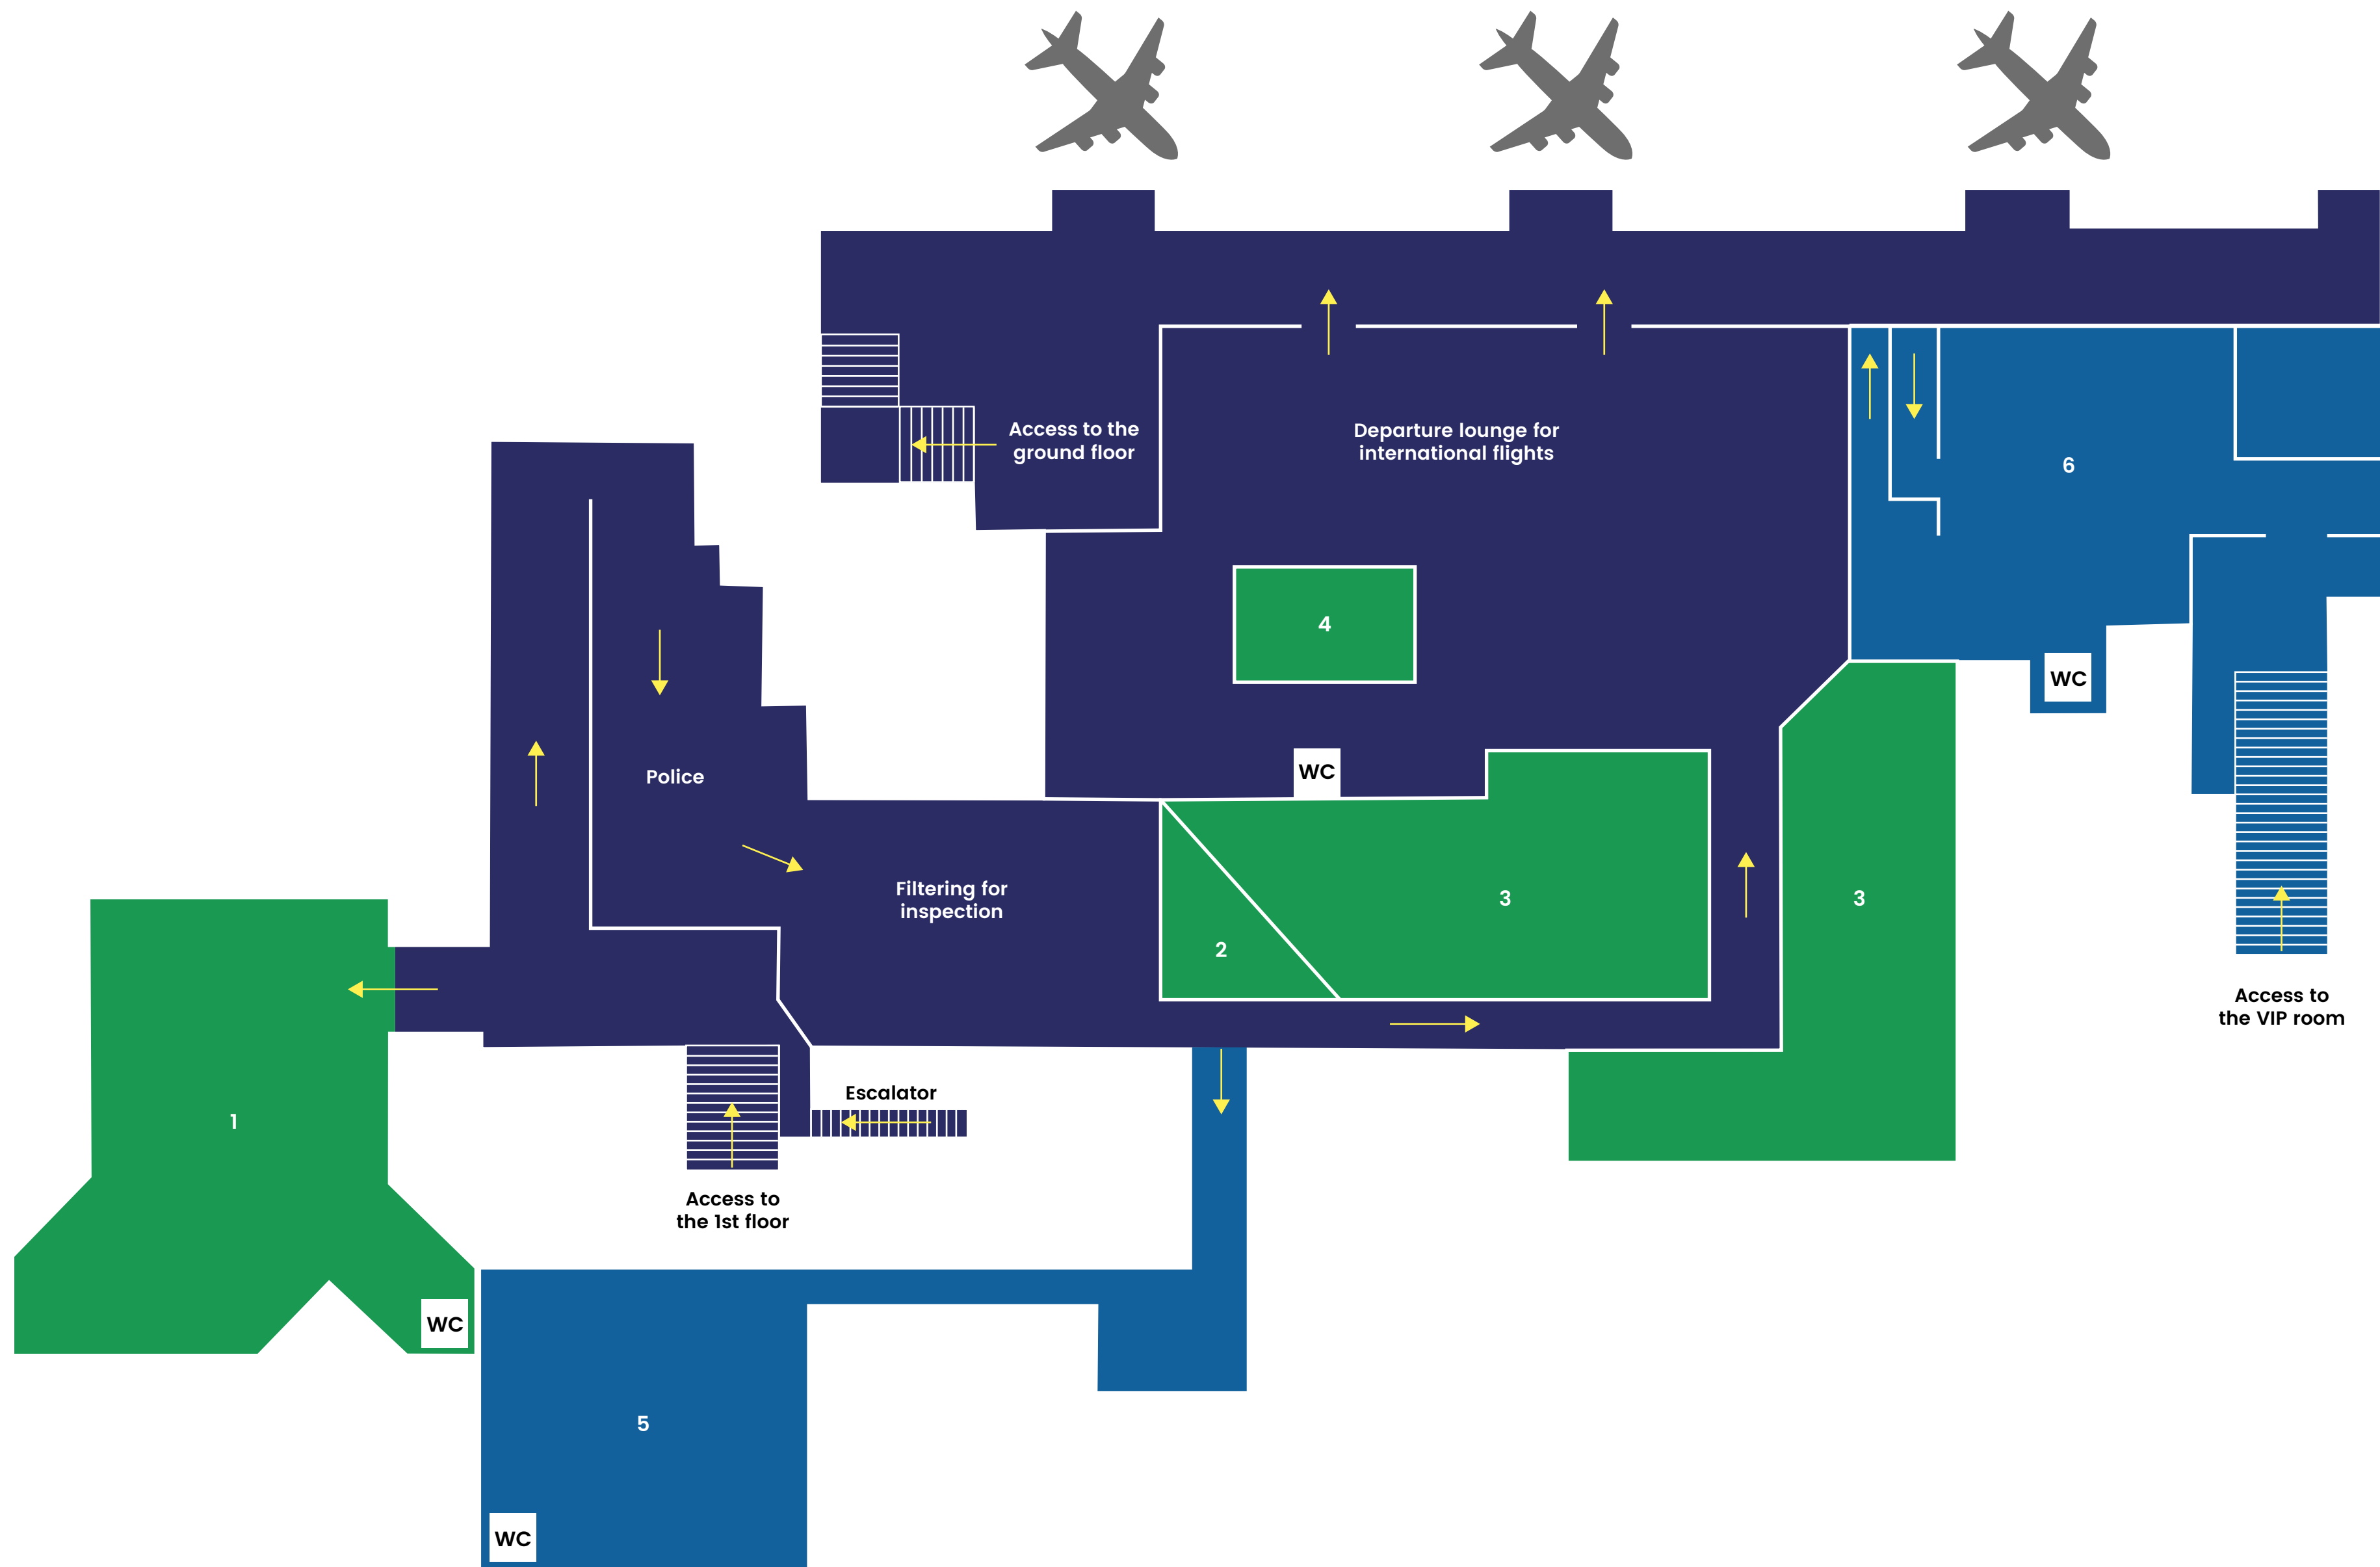

# Ground floor layout plan

## Airline Companies

- 11 NRT
- 12 Gabon Connect (ABS)
- 13 Ceiba – La Mondia – RwandAir
- 14 TAC (Trans Air Congo)
- 15 Turkish Airlines
- 16 Royal Air Maroc
- 17 Afrijet
- 18 Air France
- 19 Camair Co
- 20 RwandAir

# Layout plan for the 1st floor

## **Rooms ADL**

- 5 International Business Room (Samba Lounge)
- 6 VIP Room (Ekena Lounge)