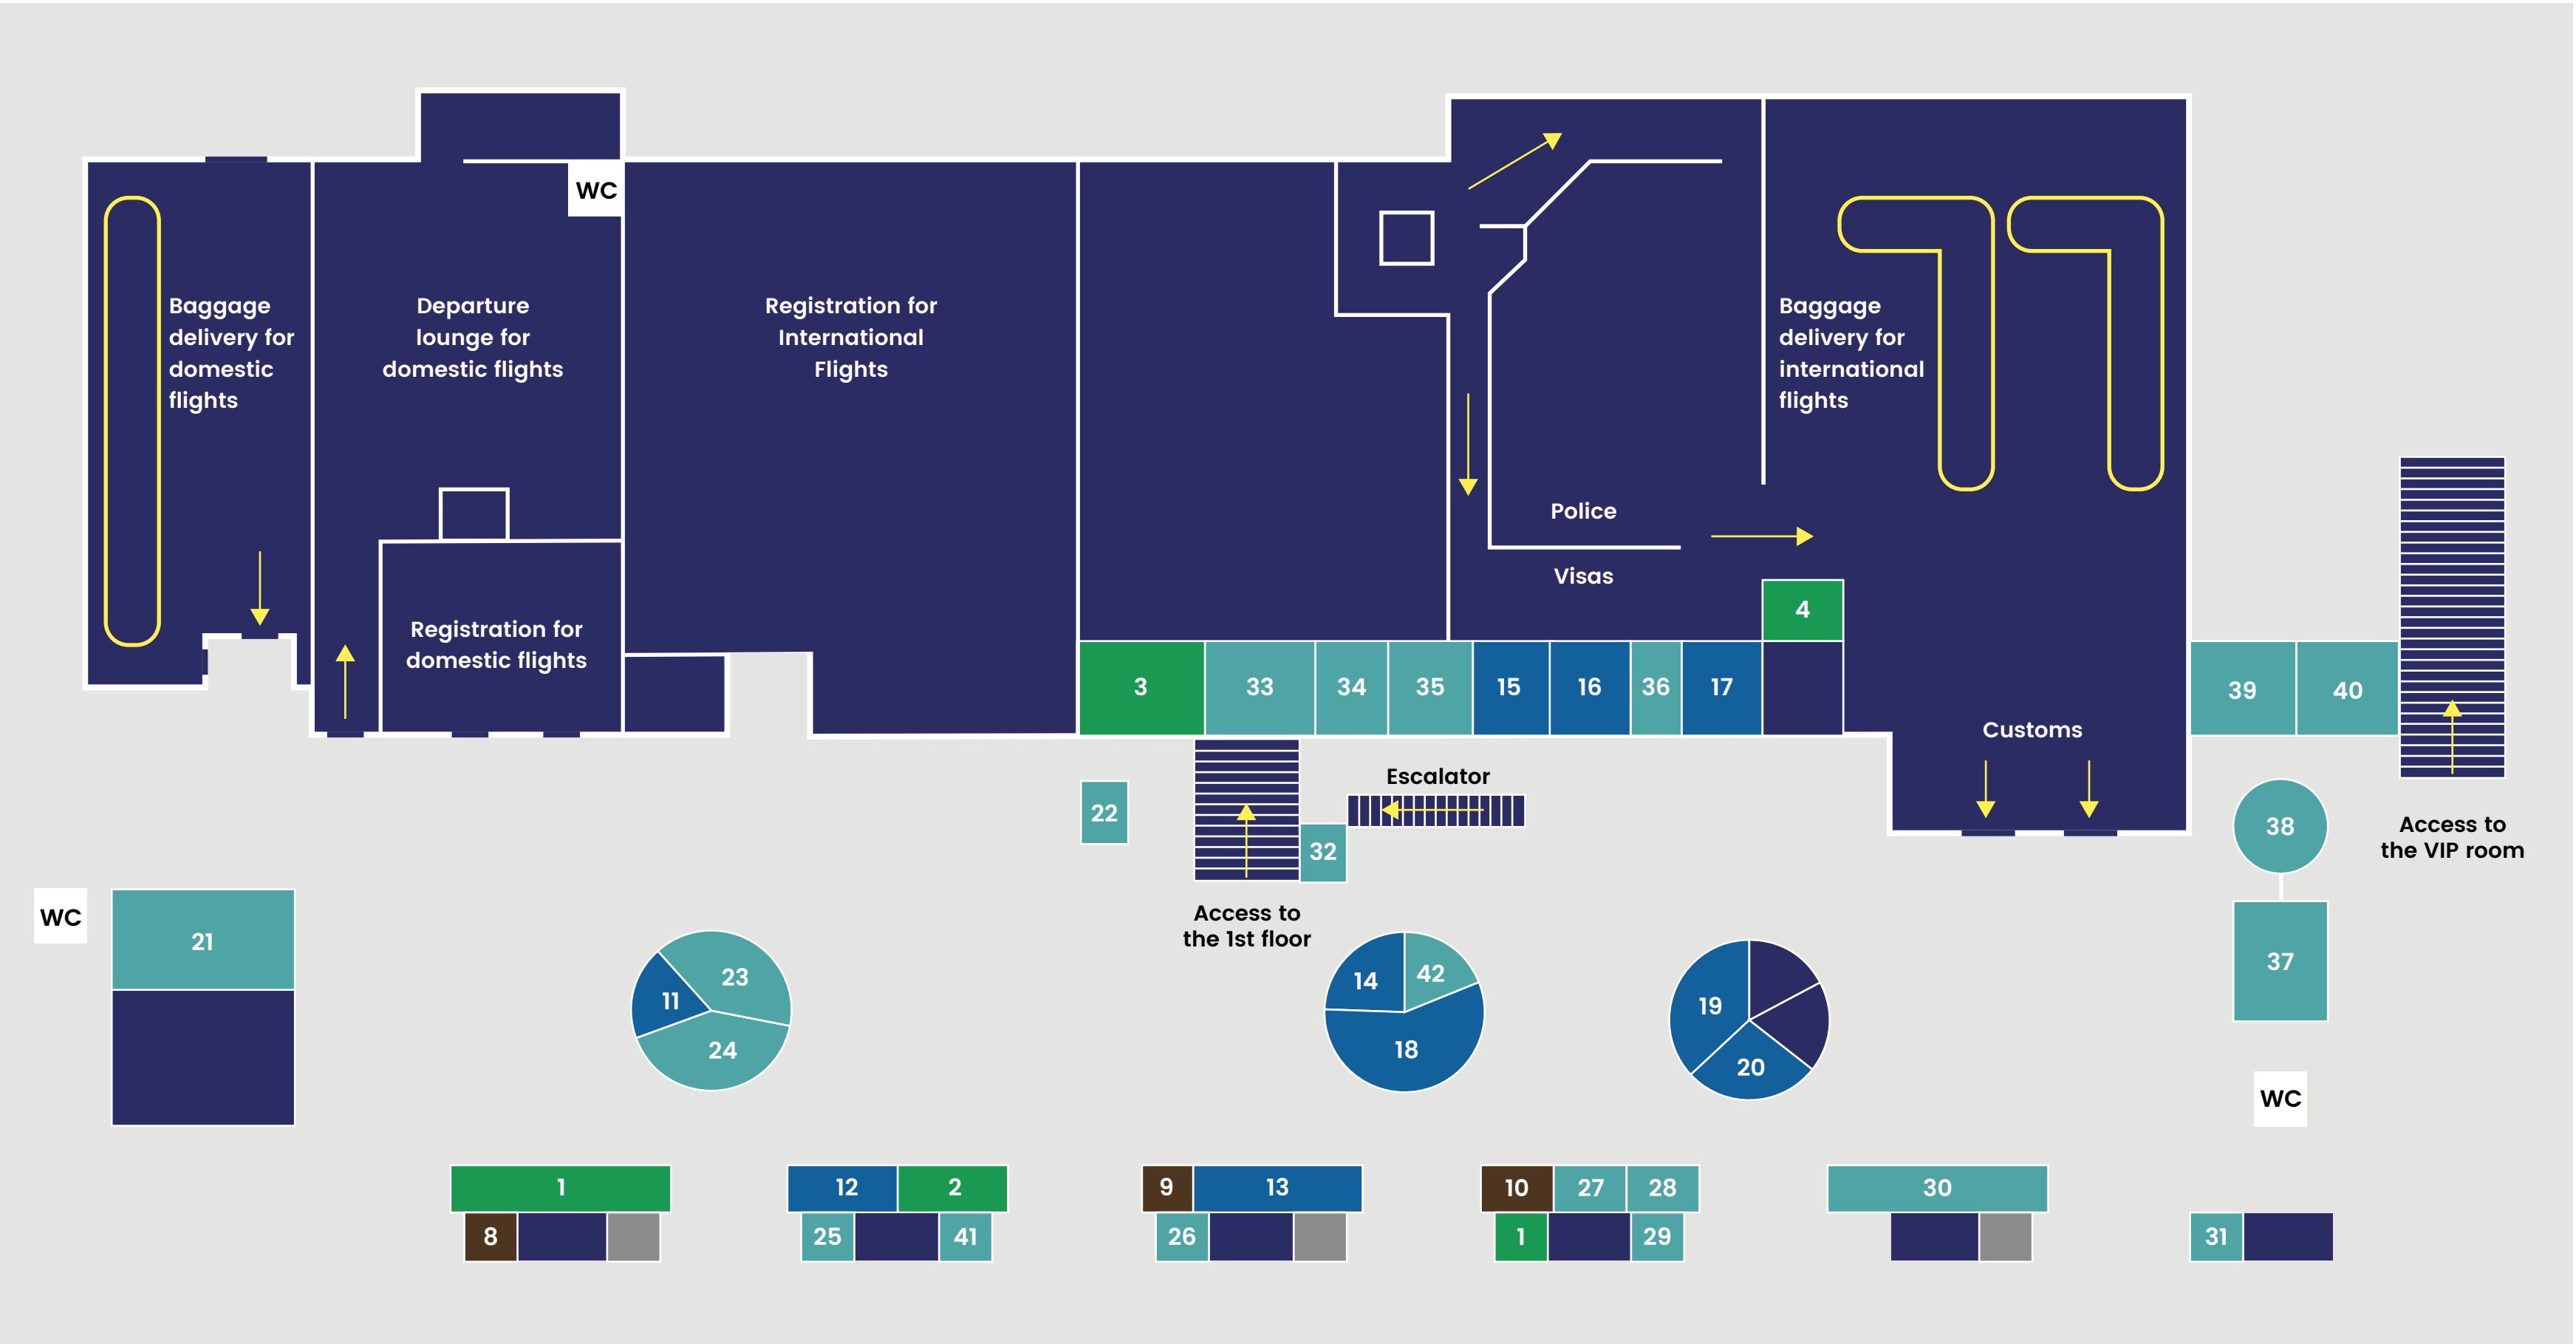

# Ground floor layout plan

# Layout plan for the 1st floor

## **Rooms ADL**

- 5 International Business Room (Samba Lounge)
- 6 VIP Room (Ekena Lounge)